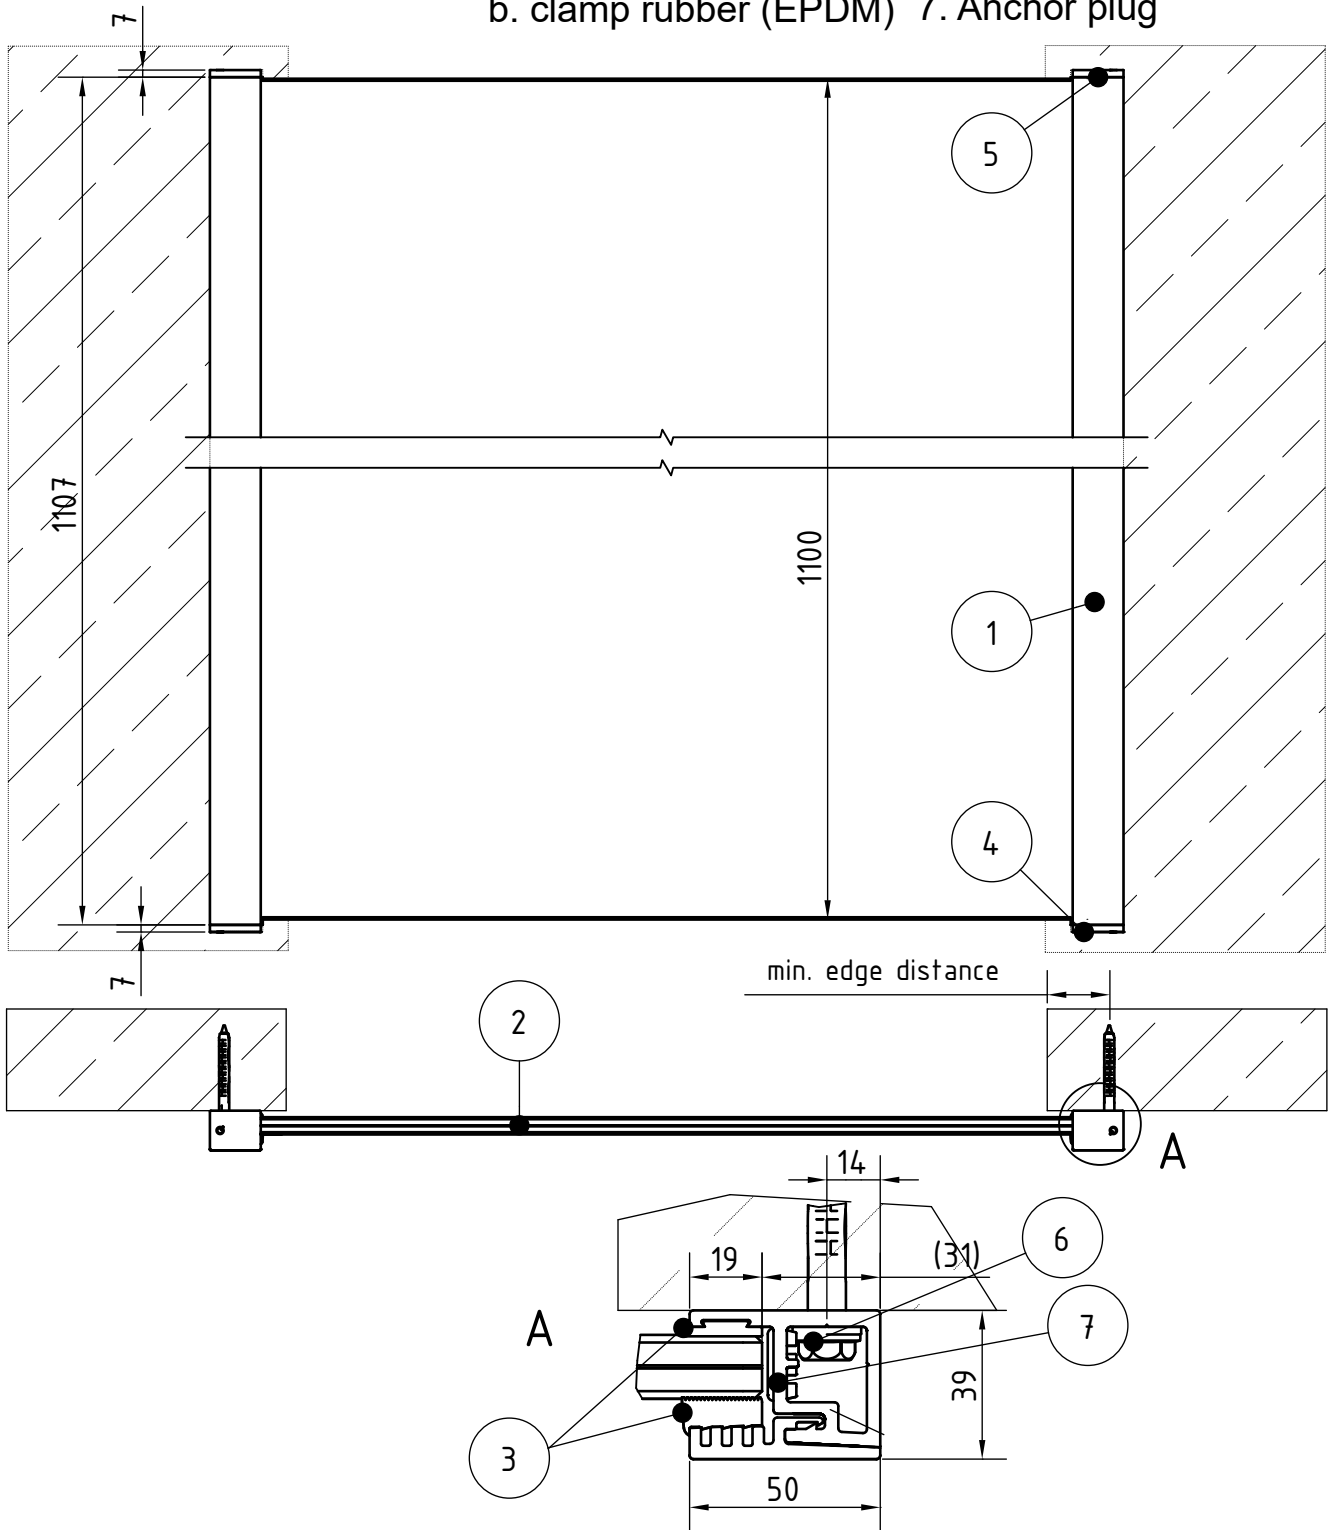

1. profile Easy Glass View
2. glass 12 - 21,52 mm
3. rubber-Set
 - a. base rubber (EPDM)
 - b. clamp rubber (EPDM)

4. End cap, with safety fastener, bottom
5. End cap
6. anchor 93.4710.080.14 (or comparable anchor)
7. Anchor plug

SYSTEM: Easy Glass View
MODEL: 6923
DESCRIPTION: façade mounting

DRAWN: AIG
DATE: 14.08.2017
DRAWING NO.: 6923-002

This detail drawing is for reference purposes only. The installer must check the specifications and details with the local situation and regulations. For further advice and service please contact your nearest Q-railing office.